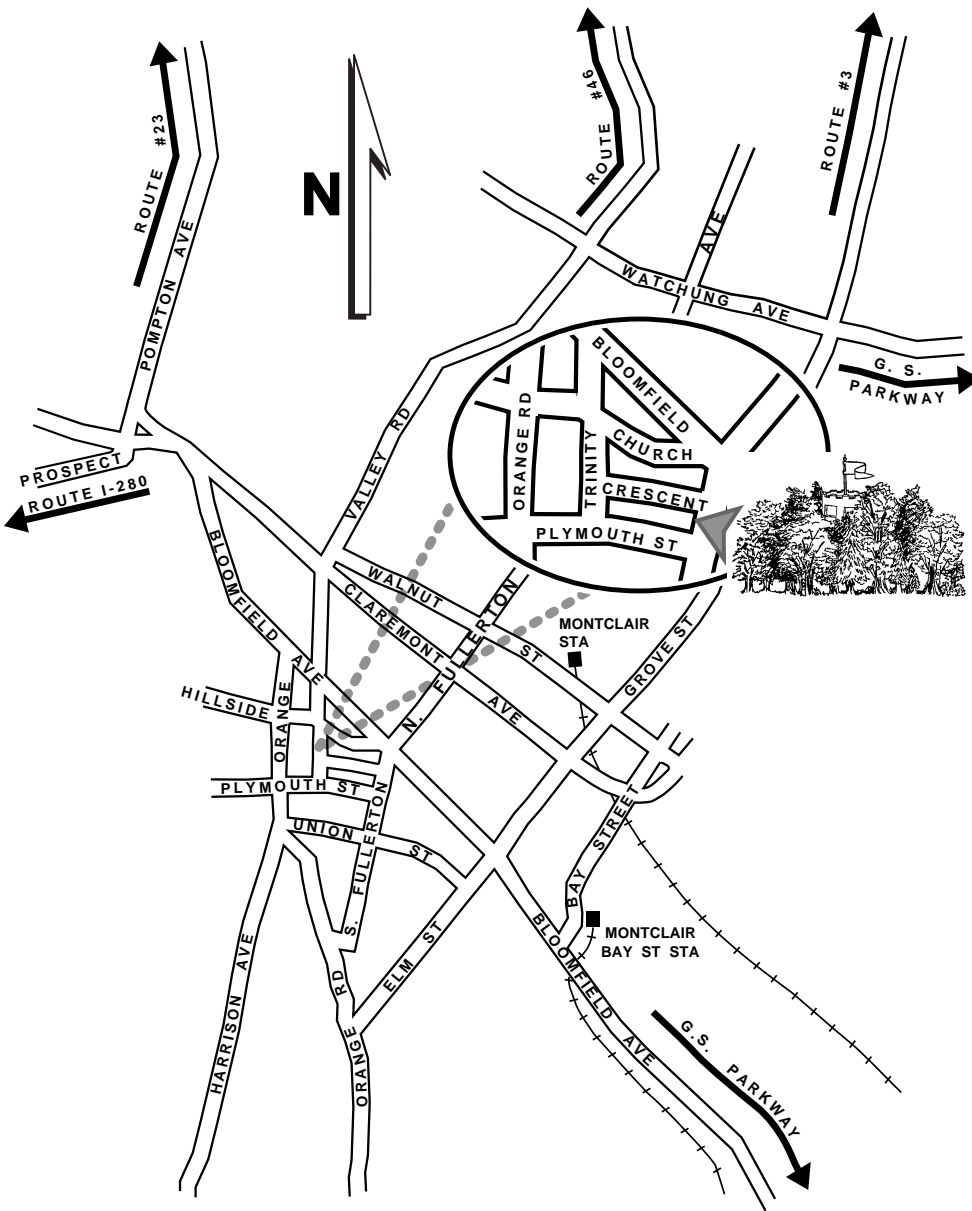

Directions to *Outpost in the Burbs*

FIRST CONGREGATIONAL CHURCH
40 South Fullerton Avenue
Montclair, NJ 07042-3396

From Northern Jersey:

Garden State Parkway to Watchung Ave. (exit #151). Turn right and go west about 1 M. to Grove St. Turn left onto Grove and go south 1.4 M. to Bloomfield Ave. (fifth light), crossing Bloomfield onto Elm St. Turn right onto Union St. (first corner). Go to second stop sign and right onto South Fullerton. We're one block on the left (corner of Plymouth).

From Southern Jersey:

Garden State Parkway to Bloomfield Ave. (exit #148). Take jug handle left off the exit and go west 1.7 M. on Bloomfield Ave. to Elm St. (on left). Turn south onto Elm and proceed as above.

From Route #3:

Exit Rte. 3 at Grove St. and head south 4.2 M. to Bloomfield Ave., crossing Bloomfield Ave. to Elm St. and proceed as above.

From Route #46:

Exit Rte. 46 at Valley Road. Taking the jug handle, turn south (or left) as if going to Montclair State University. Continue on Valley Rd. 4.2 M. to Bloomfield Ave., crossing Bloomfield onto South Valley. Go to the end of South Valley and turn left onto Church St. Head east on Church, turning immediately right onto Trinity Pl. Go to the end of Trinity. Turn left onto Plymouth St. The Outpost is on the left at the end of the block.

From the West:

Take Rte. I-287 and/or I-80 to I-280 east to exit 8B (Prospect Ave.). Take Prospect north (towards Cedar Grove) 2.3 M. to Bloomfield Ave., turning east (or right) onto Bloomfield Ave. Go to your 7th traffic light on Bloomfield and turn right (a soft right, not the hard right onto Church St.) onto South Fullerton. Take your second right onto Plymouth St.